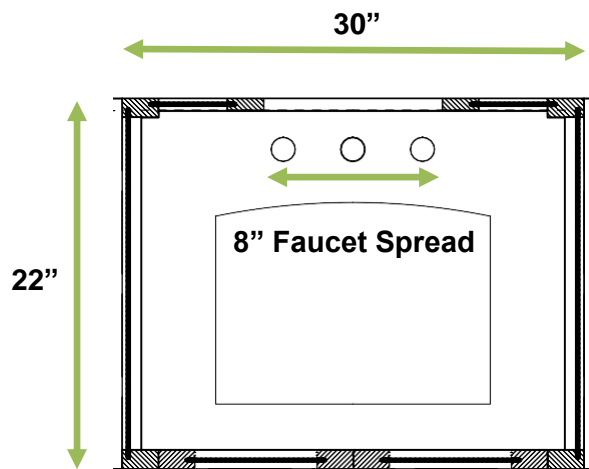

Mirage 30" (LK39-30)

Single Sink / White Quartz
Grey and White Distressed Finish

2 Doors

30"W x 22"D x 36"H

Top View

Side View

Front View