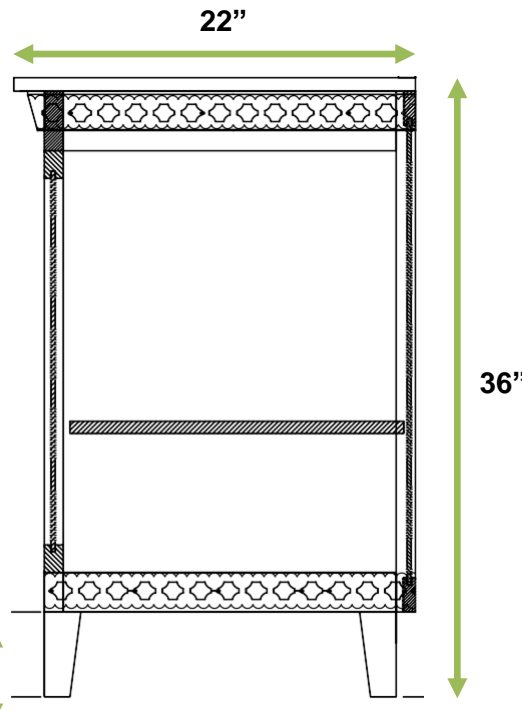

Mirage 30" (LK39-30)

Single Sink / White Quartz
Grey and White Distressed Finish

2 Doors

30"W x 22"D x 36"H

Top View

Side View

Front View