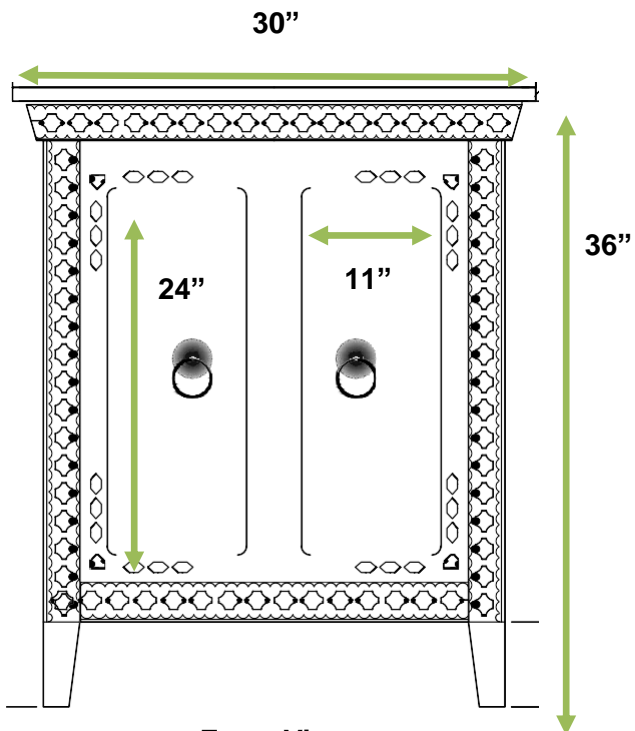

Mirage 30" (LK39-30)

Single Sink / White Quartz
Grey and White Distressed Finish

2 Doors

30"W x 22"D x 36"H

Top View

Side View

Front View