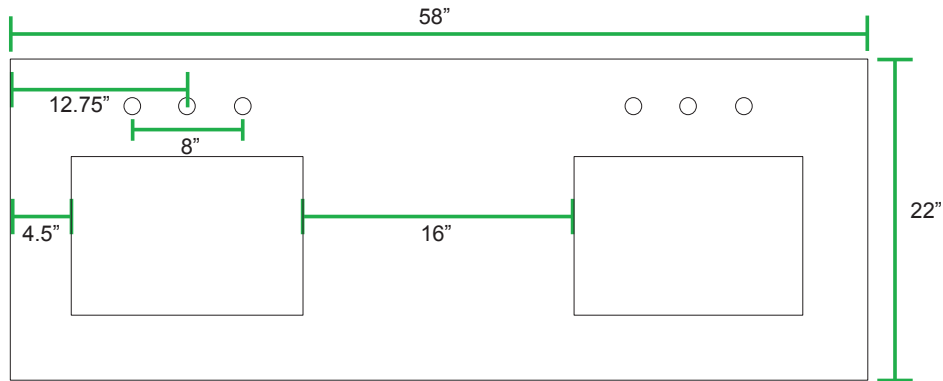

**Clearwater 58"** (LK37-58)  
Double Sink  
White Quartz with Grey Veining  
Mango Wood, Natural Finish  
2 Doors, 3 Drawers  
58"W x 22"D x 36"H

**Top View**

**Back View**

**Front View**