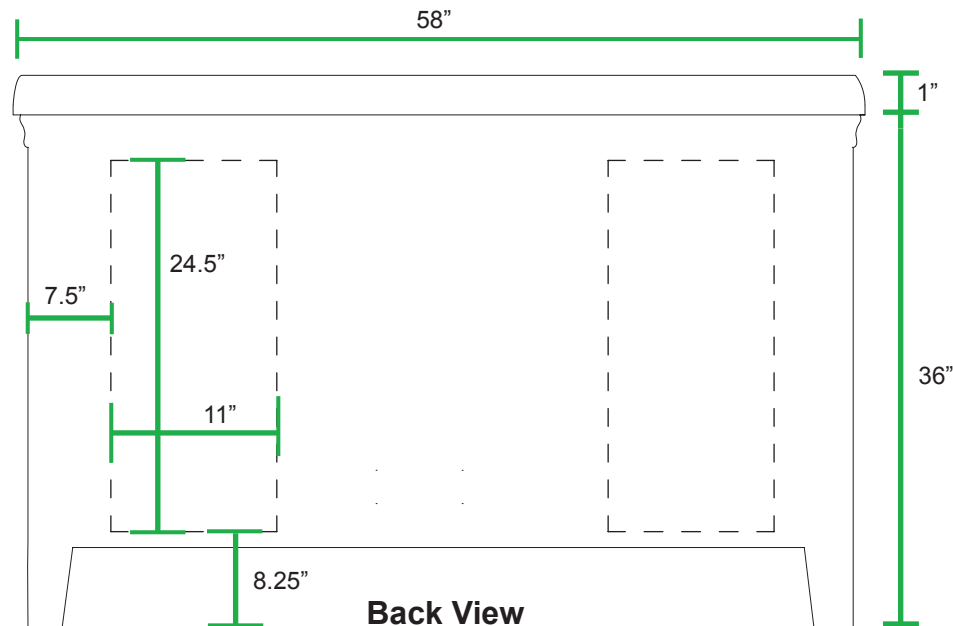

**Clearwater 58"** (LK37-58)  
Double Sink  
White Quartz with Grey Veining  
Mango Wood, Natural Finish  
2 Doors, 3 Drawers  
58"W x 22"D x 36"H

**Top View**

**Back View**

**Front View**