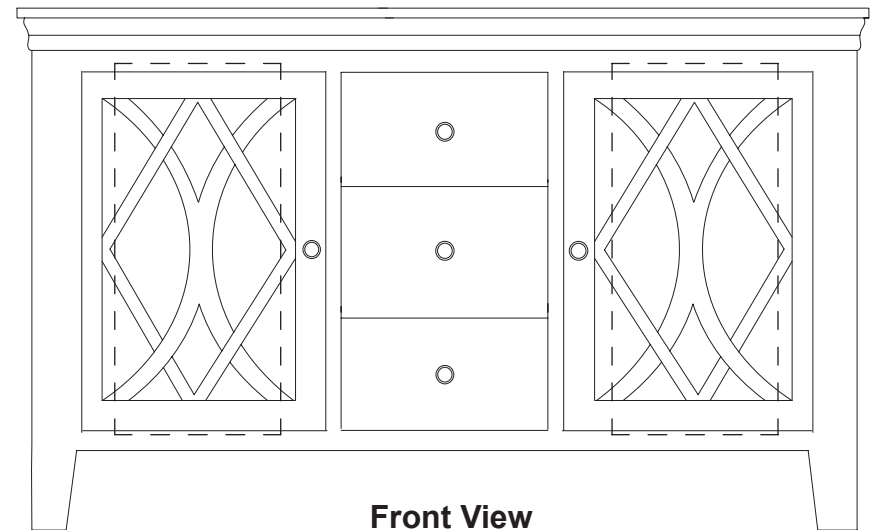

**Clearwater 58"** (LK37-58)  
Double Sink  
White Quartz with Grey Veining  
Mango Wood, Natural Finish  
2 Doors, 3 Drawers  
58"W x 22"D x 36"H

**Top View**

**Back View**

**Front View**