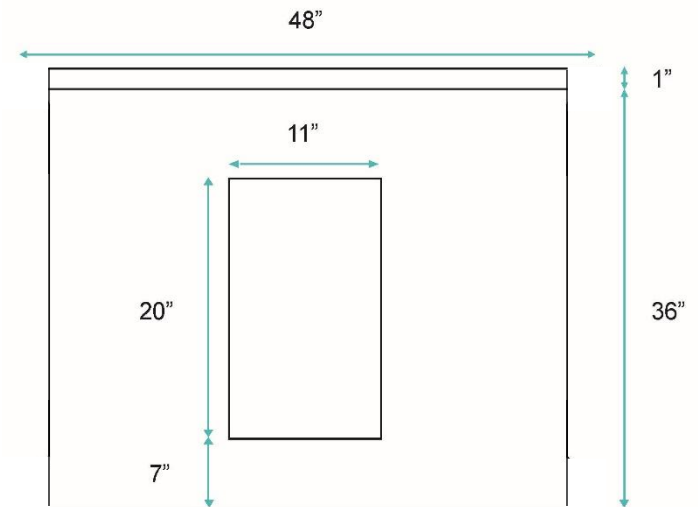

## Clearwater 48" (LK37-48)

White Quartz Top with Grey Veining

Mango Wood with Natural Finish

6 Drawers / 2 Doors

48"W x 22"D x 36"H

Top View

Front View

Back View