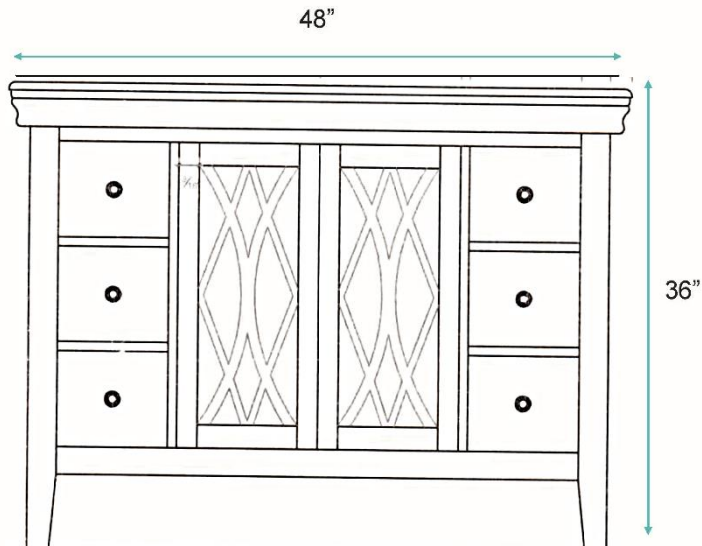

## Clearwater 48" (LK37-48)

White Quartz Top with Grey Veining

Mango Wood with Natural Finish

6 Drawers / 2 Doors

48"W x 22"D x 36"H

Top View

Front View

Back View