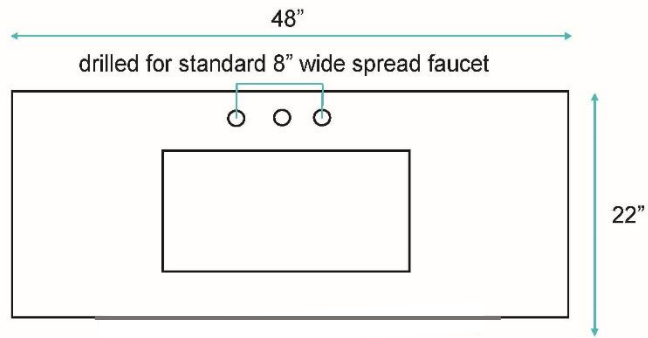

## Clearwater 48" (LK37-48)

White Quartz Top with Grey Veining

Mango Wood with Natural Finish

6 Drawers / 2 Doors

48"W x 22"D x 36"H

Top View

Front View

Back View