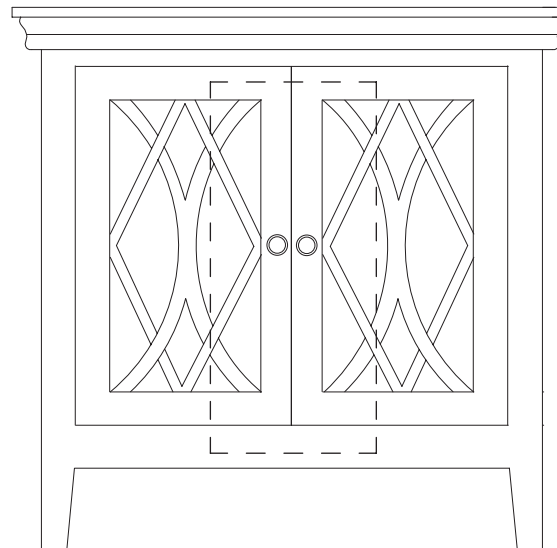

Top View

Clearwater 36" (LK37-36)
Single Sink
White Quartz with Grey Veining
Mango Wood, Natural Finish
2 Doors
36"W x 22"D x 36"H

Back View

Front View