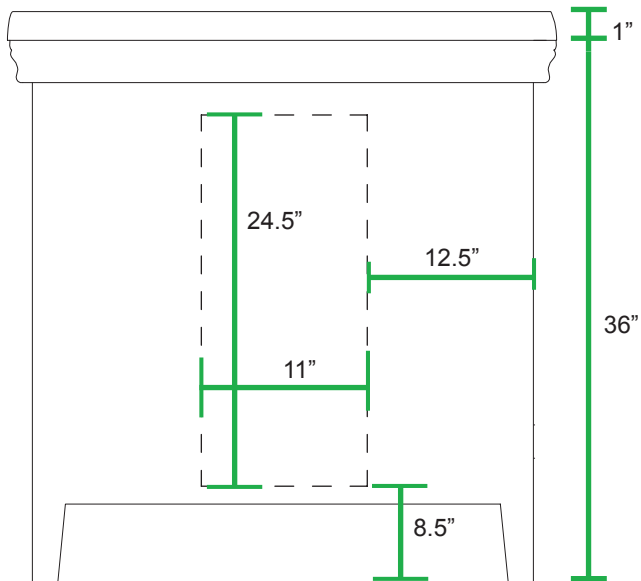

Top View

Clearwater 36" (LK37-36)
Single Sink
White Quartz with Grey Veining
Mango Wood, Natural Finish
2 Doors
36"W x 22"D x 36"H

Back View

Front View