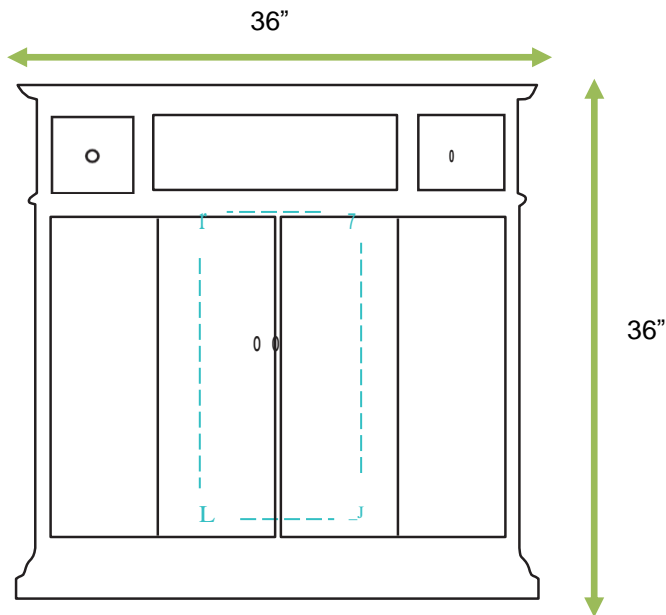

Nantucket 36" (LK52-36)

Single Sink, White Quartz
 Hale Navy Blue Finish
 2 Doors, 2 Drawers
 36"W x 22"D x 36"H

Top View

Front View

Back View