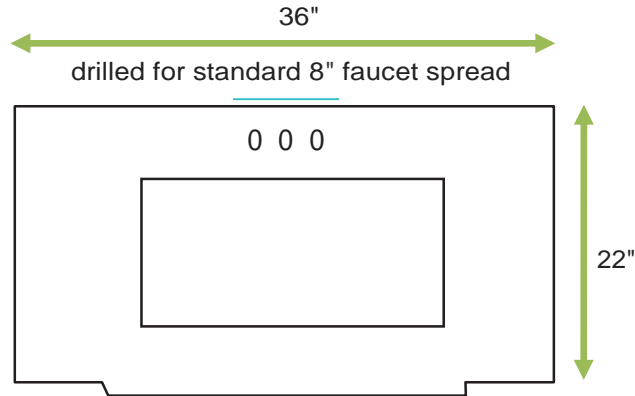

Nantucket 36" (LK52-36)

Single Sink, White Quartz
 Hale Navy Blue Finish
 2 Doors, 2 Drawers
 36"W x 22"D x 36"H

Top View

Front View

Back View