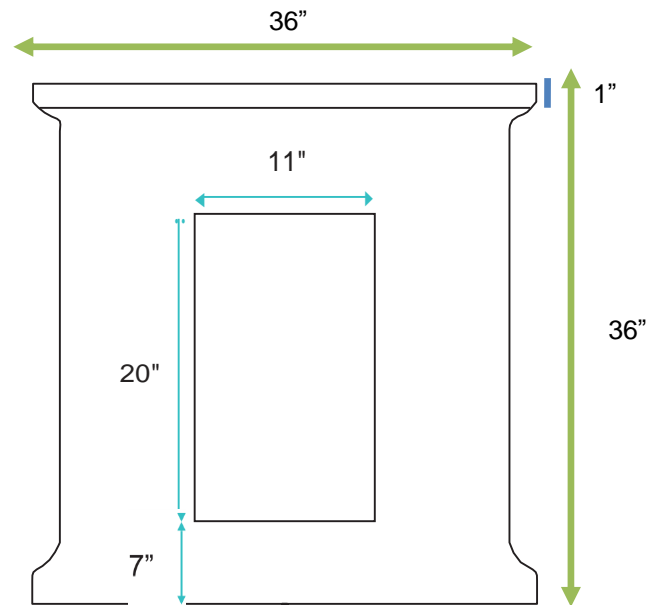

Nantucket 36" (LK52-36)

Single Sink, White Quartz
 Hale Navy Blue Finish
 2 Doors, 2 Drawers
 36"W x 22"D x 36"H

Top View

Front View

Back View