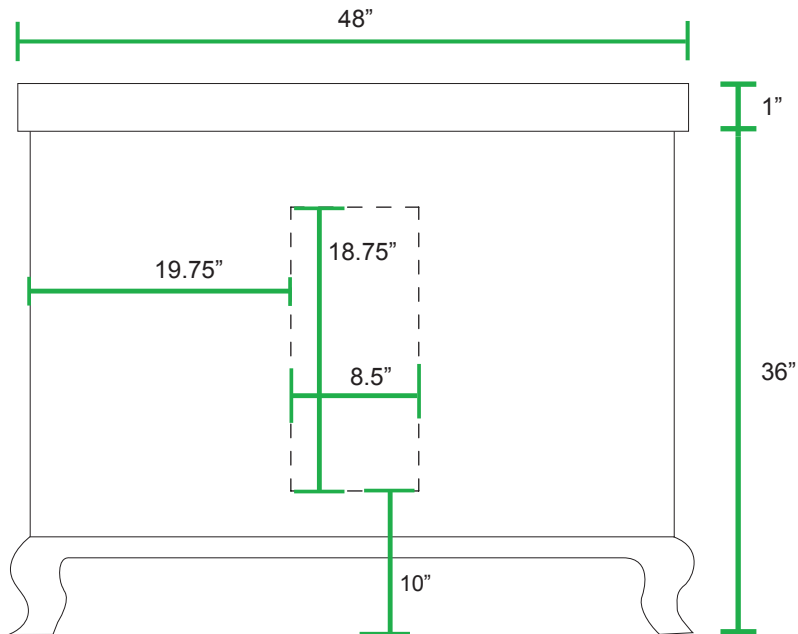

Dauphine 48" (LK31-48)
Single Sink, Cream Quartz
Aged Pine Finish
2 Doors, 2 Drawers
48"W x 22"D x 36"H

Top View

Back View

Front View