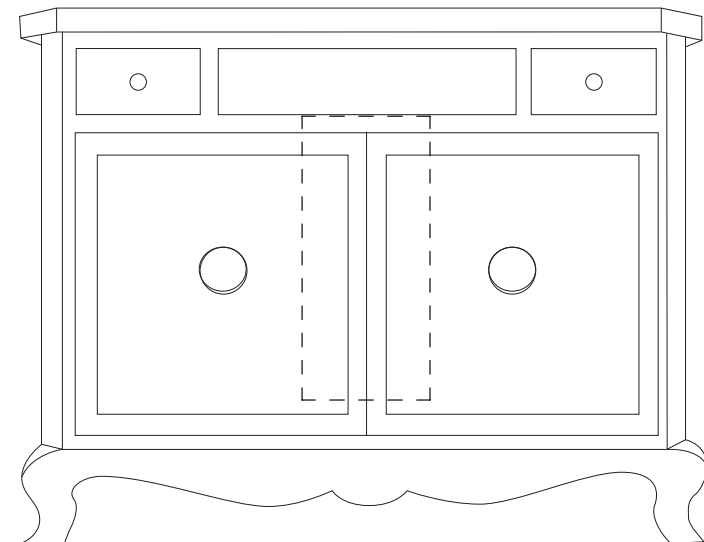

Dauphine 48" (LK31-48)
Single Sink, Cream Quartz
Aged Pine Finish
2 Doors, 2 Drawers
48"W x 22"D x 36"H

Top View

Back View

Front View