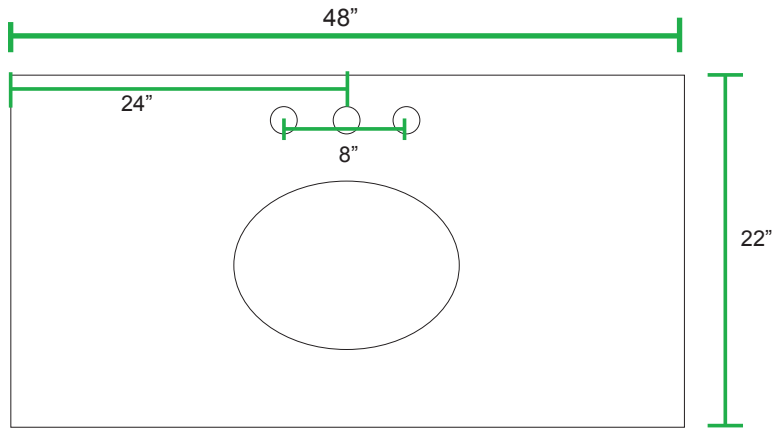

Dauphine 48" (LK31-48)
Single Sink, Cream Quartz
Aged Pine Finish
2 Doors, 2 Drawers
48"W x 22"D x 36"H

Top View

Back View

Front View