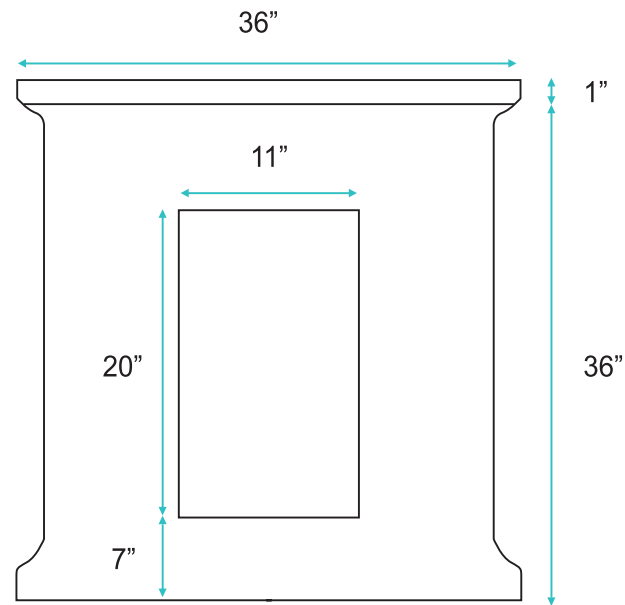

Top View

Chesapeake 36" GWT (LK22-36GWT)
 Single Sink, Gardenia White Top
 White Distressed Finish
 2 Doors, 2 Drawers
 36"W x 22"D x 36"H

Front View

Back View