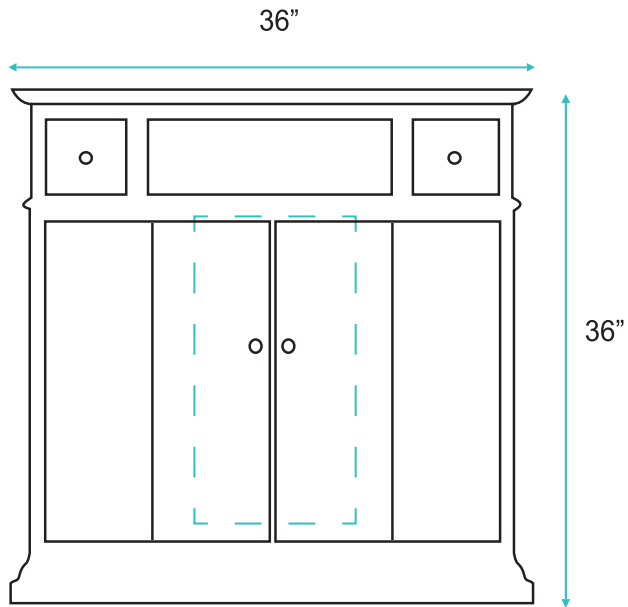

Top View

Chesapeake 36" GWT (LK22-36GWT)
 Single Sink, Gardenia White Top
 White Distressed Finish
 2 Doors, 2 Drawers
 36"W x 22"D x 36"H

Front View

Back View