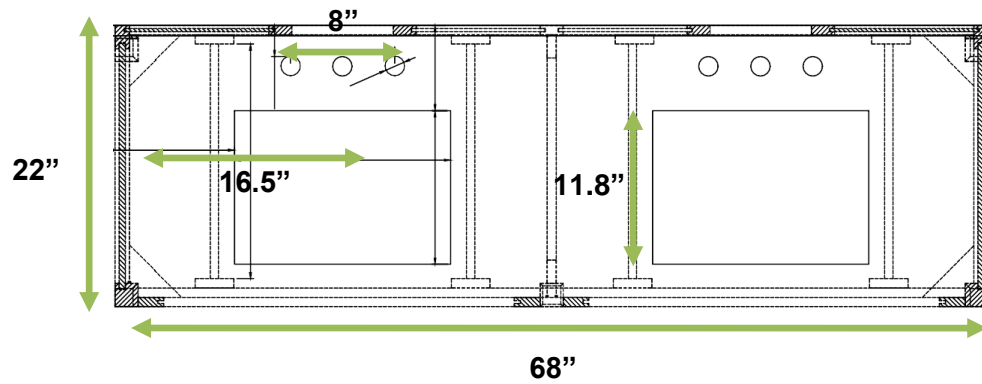

Linden 68" (LK51-68)

Double Sink / White Top with Distinctive Grey
 Veining

Mango Light Wood Finish / 4 Drawers

68" x 22" x 36"

Top View

68"

Front View

Side View