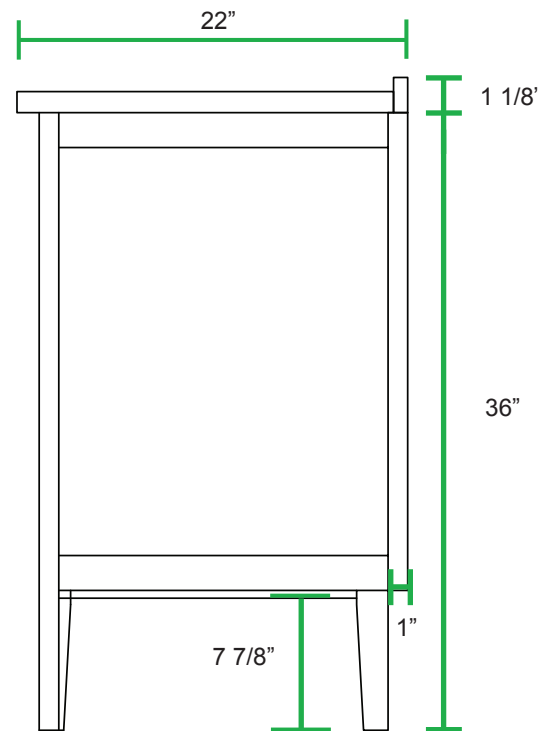

Linden 42" (LK51-42)
 Single Sink / White with Distinctive Grey Veining
 Mango Wood Light Finish / 2 Drawers
 42"W x 22"D x 36"H

Drawer View

Front View

Side View