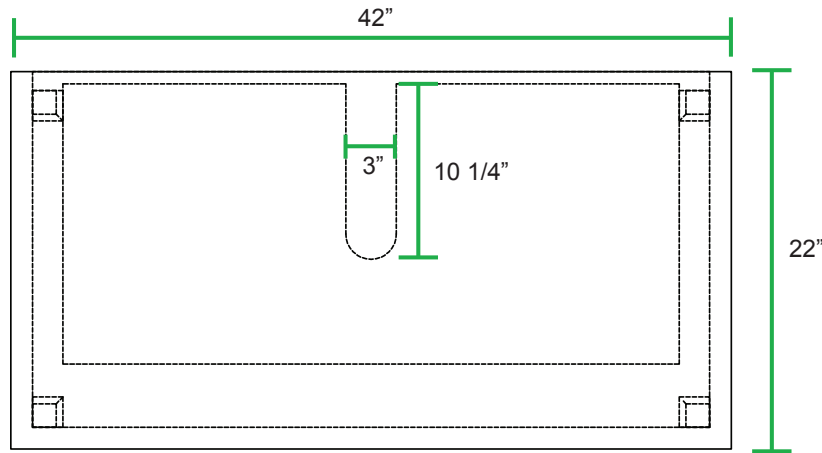

Linden 42" (LK51-42)
 Single Sink / White with Distinctive Grey Veining
 Mango Wood Light Finish / 2 Drawers
 42"W x 22"D x 36"H

Drawer View

Front View

Side View