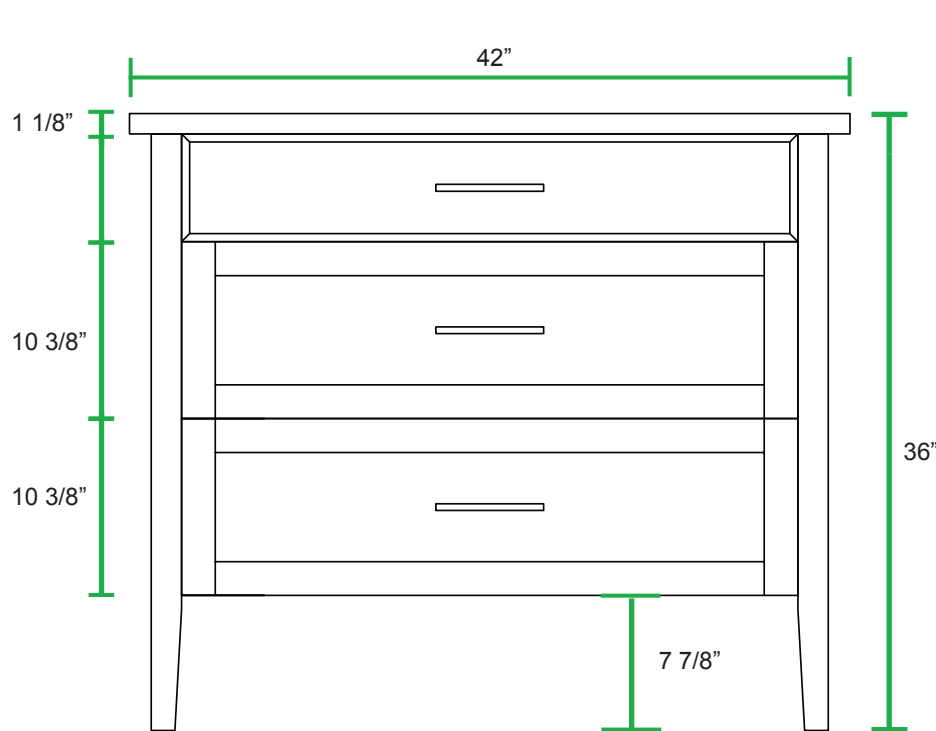

Linden 42" (LK51-42)
 Single Sink / White with Distinctive Grey Veining
 Mango Wood Light Finish / 2 Drawers
 42"W x 22"D x 36"H

Drawer View

Front View

Side View