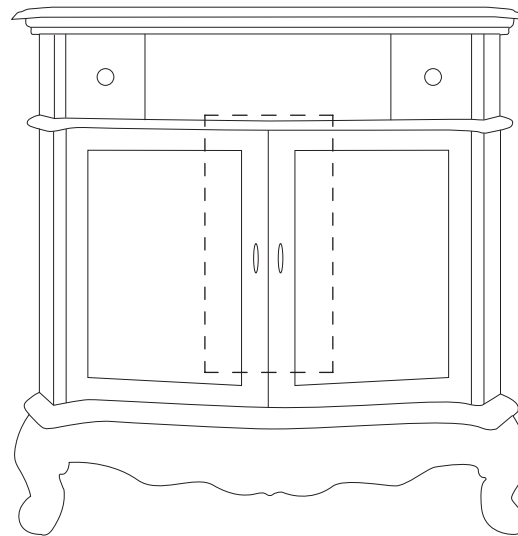

Top View

Isabella Dark 36" (LK20-36)
 Single Sink, Brown Marble
 Dark Finish
 2 Doors, 2 Drawers
 36"W x 22"D x 36"H

Back View

Front View