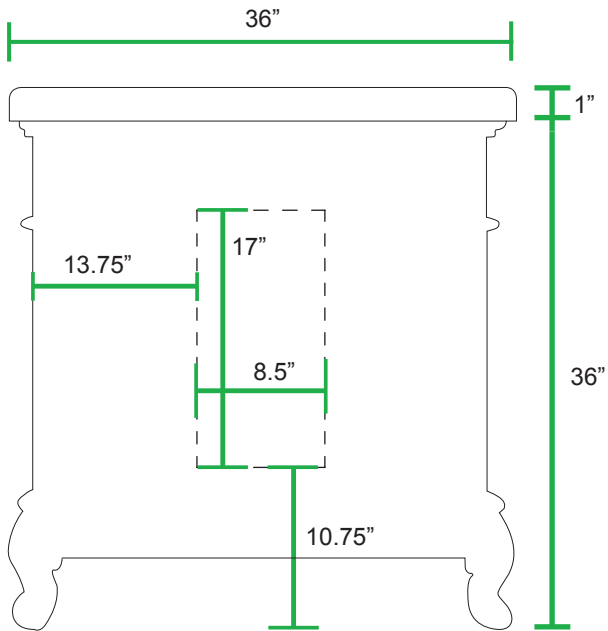

Top View

Isabella Dark 36" (LK20-36)
 Single Sink, Brown Marble
 Dark Finish
 2 Doors, 2 Drawers
 36"W x 22"D x 36"H

Back View

Front View