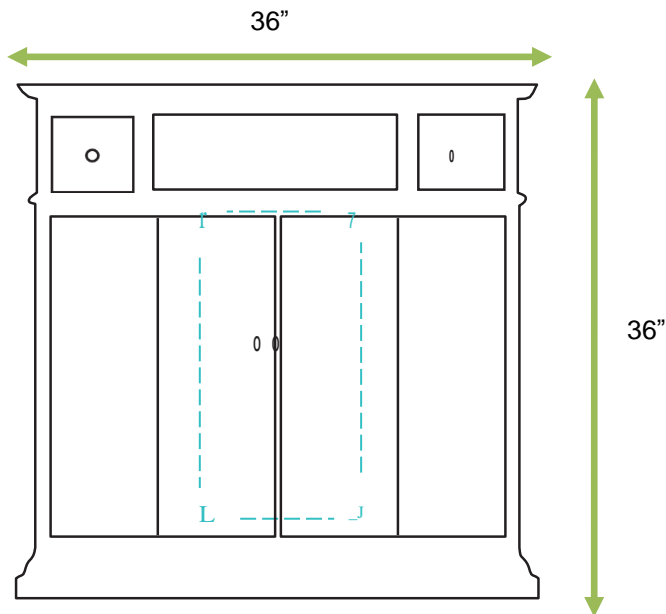

Top View

Chesapeake II 36" (LK22-36)

Single Sink, White Quartz

White Distressed Finish

2 Doors, 2 Drawers

36"W x 22"D x 36"H

Front View

Back View