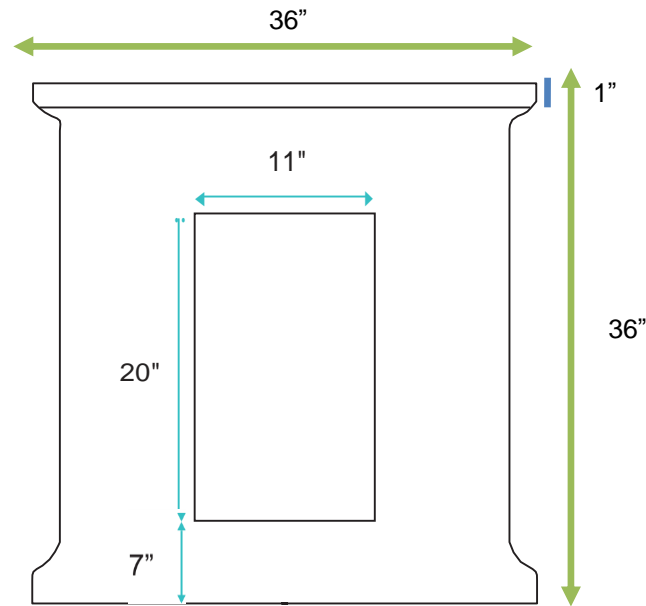

Top View

Chesapeake II 36" (LK22-36)

Single Sink, White Quartz

White Distressed Finish

2 Doors, 2 Drawers

36"W x 22"D x 36"H

Front View

Back View